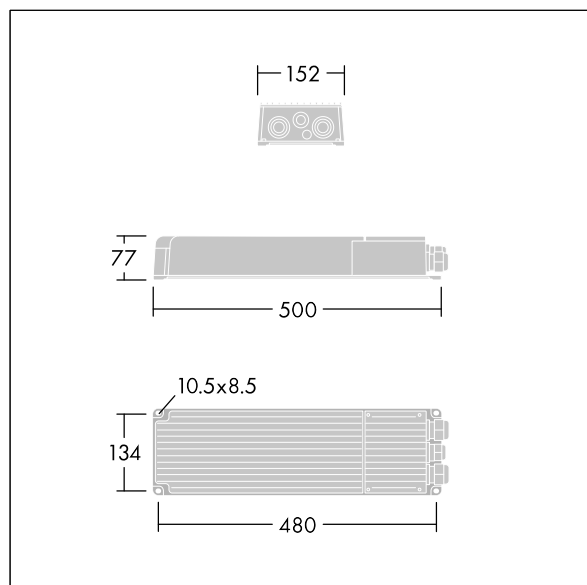

Altis Gen5

THORN

96684149 ALG5 GB LE 2100W 0.85A 550V 3CH DA

Altis Gen5

Class I, DALI 2 programmable gearbox, with 3 independent output channels and IP66 enclosure, for TV broadcasting applications. Suitable for dedicated 432 / 456 / 480 / 504 LED Altis floodlight, to be installed remotely up to 200m from the floodlight. Nominal input voltage: 200-440, output current 850mA with DALI 2 configurable single-channel, IEEE 1789 flicker recommended practice compliant suitable for super slow motion camera filming, surge level 10kV for both common mode and differential.

Connection from mains via terminal blocks. Mains supply must be fused according to local safety regulations.

Weight: 5.8 kg.

TLG_ALG5_F_GB_LE_2100W.jpg

TLG_ALG5_M_GB_LE_2100W.wmf

Wartości oznaczone gwiazdką (*) są wartościami znamionowymi. Jeżeli nie podano inaczej, wartości te obowiązują dla temperatury 25°C