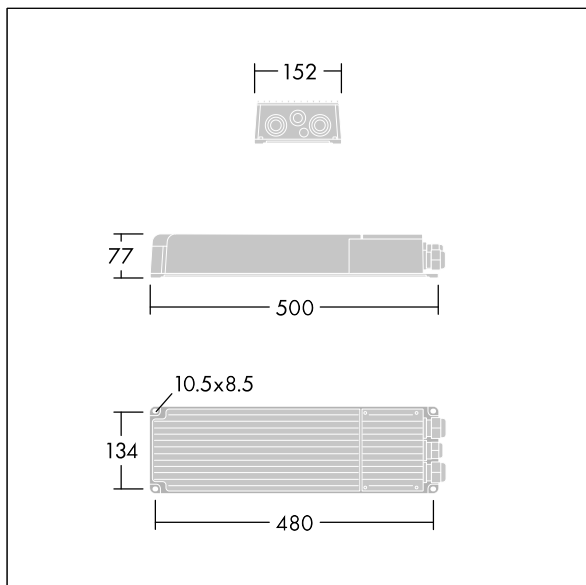

Altis Gen5

THORN

96684147 ALG5 GB LE 2100W 1.40A 550V 3CH DA

IP66 IK08    Ta45

Altis Gen5

Class I, DALI 2 programmable gearbox, with 3 independent output channels and IP66 enclosure, for TV broadcasting applications. Suitable for dedicated 432 / 456 / 480 / 504 LED Altis floodlight, to be installed remotely up to 200m from the floodlight. Nominal input voltage: 200-440, output current 1400mA with DALI 2 configurable single-channel, IEEE 1789 flicker recommended practice compliant suitable for super slow motion camera filming, surge level 10kV for both common mode and differential.

Connection from mains via terminal blocks. Mains supply must be fused according to local safety regulations.

Weight: 5.8 kg.

TLG_ALG5_F_GB_LE_2100W.jpg

TLG_ALG5_M_GB_LE_2100W.wmf

Wartości oznaczone gwiazdką (*) są wartościami znamionowymi. Jeżeli nie podano inaczej, wartości te obowiązują dla temperatury 25°C