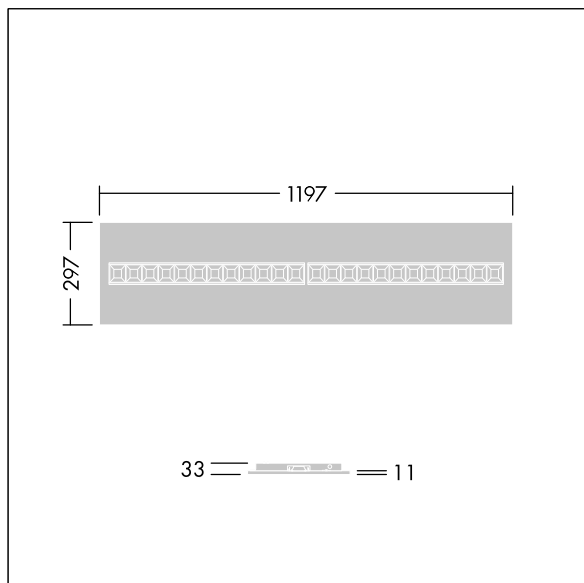

Omega Moduline

96636534 OMEGA M 4800-940 HFIX WHG 3X12

THORN

Omega Moduline

A sustainable LED panel utilising replaceable modular linear LED light sources and driver for office and education applications. Each complete LED module can be easily replaced tool-free and offers a simple click-in mechanism, this allows a change of LED modules at end of life or the change of colour temperature or colour rendering if desired. A combination of deep cells with primary lenses provides high quality lighting with even light distribution and efficient glare control at very high brightness of the LED modules. Electronic, DALI-2 dimmable. Class II electrical, IP20, Impact strength: IK03. Body: white. LED module reflector finished in white. Suitable for recessed lay in grid ceilings as standard and when combined with additional accessories will allow installation in concealed ceilings, plasterboard ceilings, surface-mounted and suspended. All accessories need to be ordered separately. Rated median useful life: L90 50000 h at 25 °C. Colour Rendering Index min.: 90 Complete with 4000K LED.

Dimensions: 1197 x 297 x 33 mm
Luminaire input power: 32.7 W
Luminaire luminous flux: 4300 lm
Luminaire efficacy: 131 lm/W
Weight: 2.76 kg

TLG_OMGM_F_1200X300.jpg

TLG_OMGM_M_300X1200.wmf

Ten produkt zawiera źródło światła o klasie efektywności energetycznej D.