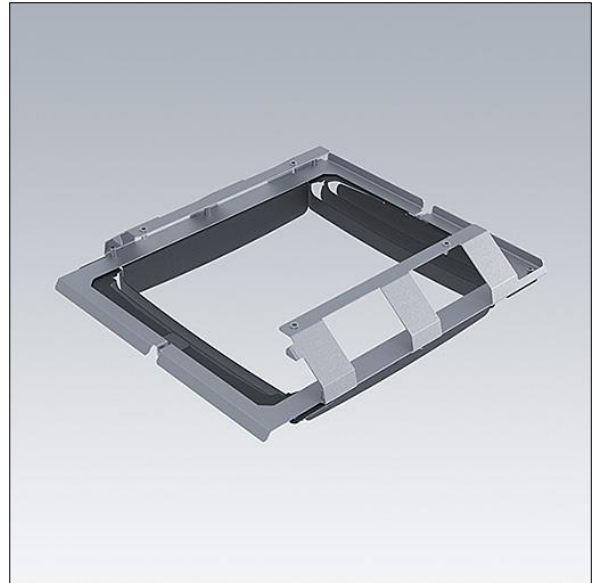

## 96636425 AFP2 EXTERNAL LOUVERS MEDIUM

THORN

### Areaflood Pro 2

Louvre kit for Areaflood Pro 2 Medium. The light can be cut-off from the front, back, left or right and there is also the possibility to do all at the same time due to the careful design. Suitable for installation before or after installation on site. Finished black (close to RAL9005). Note: 2 kits required for Areaflood Pro 2 Double Medium.