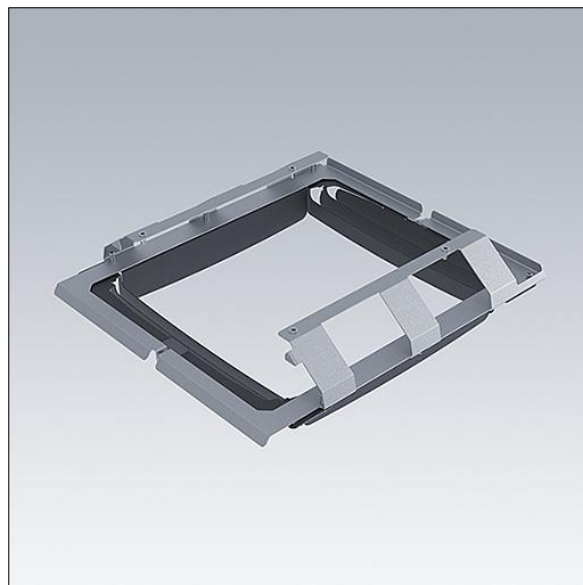

### 96636424 AFP2 EXTERNAL LOUVERS SMALL

THORN

#### Areaflood Pro 2

Louvre kit for Areaflood Pro 2 Small. The light can be cut-off from the front, back, left or right and there is also the possibility to do all at the same time due to the careful design. Suitable for installation before or after installation on site. Finished black (close to RAL9005).