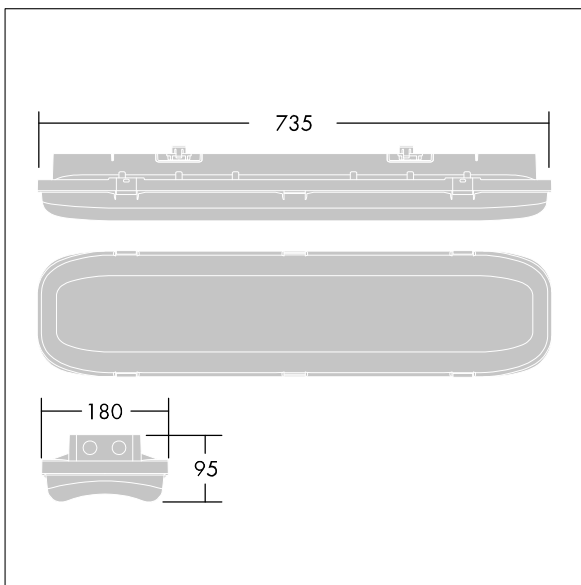

TLG_FORL_M_LED.wmf

Wartości oznaczone gwiazdką (*) są wartościami znamionowymi. Thorn stosuje sprawdzone komponenty od wiodących dostawców, ale mimo to mogą wystąpić pojedyncze przypadki usterek technicznych poszczególnych diod LED w trakcie znamionowej trwałości użytkowej produktu. Międzynarodowe normy dopuszczają tolerancję strumienia początkowego i mocy w zakresie $\pm 10\%$. Jeżeli nie podano inaczej, wartości te obowiązują dla temperatury 25°C

Produkty Thorn Lighting są stale ulepszane. Zastrzegamy sobie prawo do wprowadzania zmian technicznych lub formalnych w naszych produktach bez wcześniejszych publikacji na ten temat.