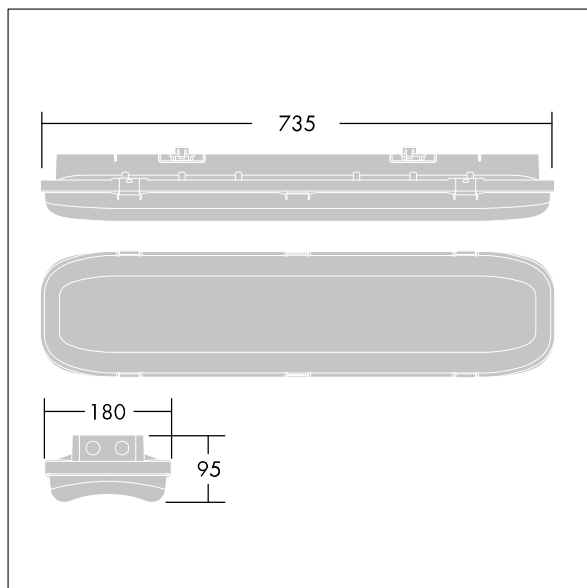

TLG_FORL_M_LED.wmf

Wartości oznaczone gwiazdką (*) są wartościami znamionowymi. Thorn stosuje sprawdzone komponenty od wiodących dostawców, ale mimo to mogą wystąpić pojedyncze przypadki usterek technicznych poszczególnych diod LED w trakcie znamionowej trwałości użytkowej produktu. Międzynarodowe normy dopuszczają tolerancję strumienia początkowego i mocy w zakresie $\pm 10\%$. Jeżeli nie podano inaczej, wartości te obowiązują dla temperatury 25°C

Produkty Thorn Lighting są stale ulepszane. Zastrzegamy sobie prawo do wprowadzania zmian technicznych lub formalnych w naszych produktach bez wcześniejszych publikacji na ten temat.

© Thorn Lighting