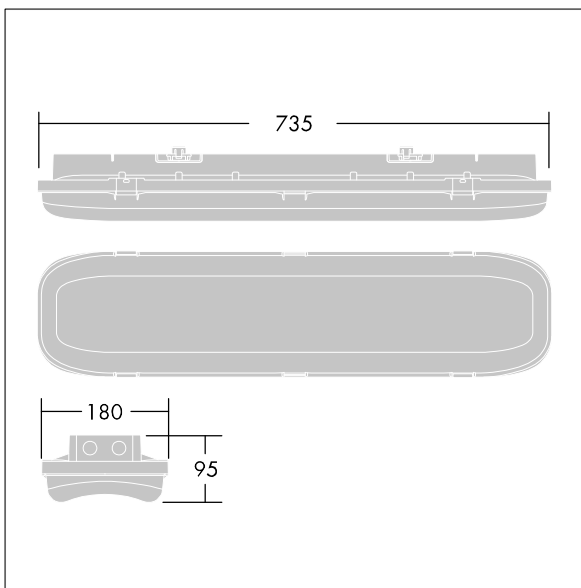

TLG_FORL_M_LED.wmf

Wartości oznaczone gwiazdką (*) są wartościami znamionowymi. Thorn stosuje sprawdzone komponenty od wiodących dostawców, ale mimo to mogą wystąpić pojedyncze przypadki usterek technicznych poszczególnych diod LED w trakcie znamionowej trwałości użytkowej produktu. Międzynarodowe normy dopuszczają tolerancję strumienia początkowego i mocy w zakresie $\pm 10\%$. Jeżeli nie podano inaczej, wartości te obowiązują dla temperatury 25°C

Produkty Thorn Lighting są stale ulepszane. Zastrzegamy sobie prawo do wprowadzania zmian technicznych lub formalnych w naszych produktach bez wcześniejszych publikacji na ten temat.

© Thorn Lighting