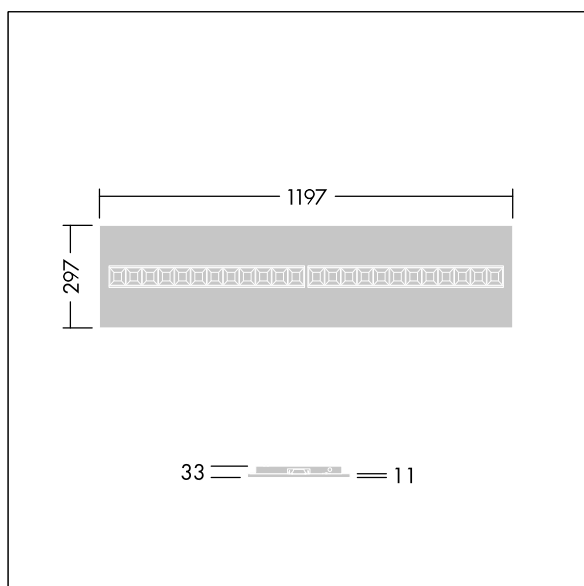

Omega Moduline

96636396 OMEGA M 4800-840 HFIX WHG 3X12

THORN

Omega Moduline

A sustainable LED panel utilising replaceable modular linear LED light sources and driver for office and education applications. Each complete LED module can be easily replaced tool-free and offers a simple click-in mechanism, this allows a change of LED modules at end of life or the change of colour temperature or colour rendering if desired. A combination of deep cells with primary lenses provides high quality lighting with even light distribution and efficient glare control at very high brightness of the LED modules. Electronic, DALI-2 dimmable. Class II electrical, IP20, Impact strength: IK03. Body: white. LED module reflector finished in white. Suitable for recessed lay in grid ceilings as standard and when combined with additional accessories will allow installation in concealed ceilings, plasterboard ceilings, surface-mounted and suspended. All accessories need to be ordered separately. Rated median useful life: L90 50000 h at 25 °C. Colour Rendering Index min.: 80 Complete with 4000K LED.

Dimensions: 1197 x 297 x 33 mm
Luminaire input power: 33.8 W
Luminaire luminous flux: 5000 lm
Luminaire efficacy: 148 lm/W
Weight: 2.76 kg

TLG_OMGM_F_1200X300.jpg

TLG_OMGM_M_300X1200.wmf

Ten produkt zawiera źródło światła o klasie efektywności energetycznej D.