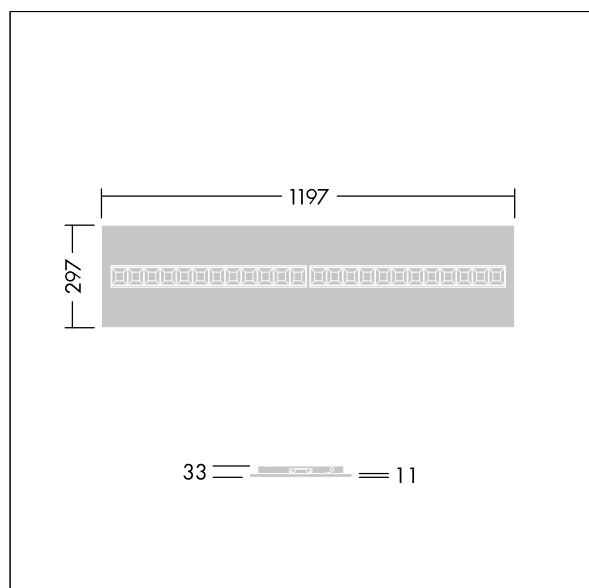

Omega Moduline

96636395 OMEGA M 4800-840 HF WHG 3X12

THORN

Omega Moduline

A sustainable LED panel utilising replaceable modular linear LED light sources and driver for office and education applications. Each complete LED module can be easily replaced tool-free and offers a simple click-in mechanism, this allows a change of LED modules at end of life or the change of colour temperature or colour rendering if desired. A combination of deep cells with primary lenses provides high quality lighting with even light distribution and efficient glare control at very high brightness of the LED modules. Electronic, fixed output control gear. Class II electrical, IP20, Impact strength: IK03. Body: white mild sheet steel. LED module reflector finished in white. Suitable for recessed lay in grid ceilings as standard and when combined with additional accessories will allow installation in concealed ceilings, plasterboard ceilings, surface-mounted and suspended. All accessories need to be ordered separately. Rated median useful life: L90 50000 h at 25 °C. Colour Rendering Index min.: 80 Complete with 4000K LED.

Dimensions: 1197 x 297 x 33 mm

Luminaire input power: 32.7 W

Luminaire luminous flux: 5000 lm

Luminaire efficacy: 153 lm/W

Weight: 1.63 kg

TLG_OMGM_F_1200X300.jpg

TLG_OMGM_M_300X1200.wmf

Ten produkt zawiera źródło światła o klasie efektywności energetycznej D.