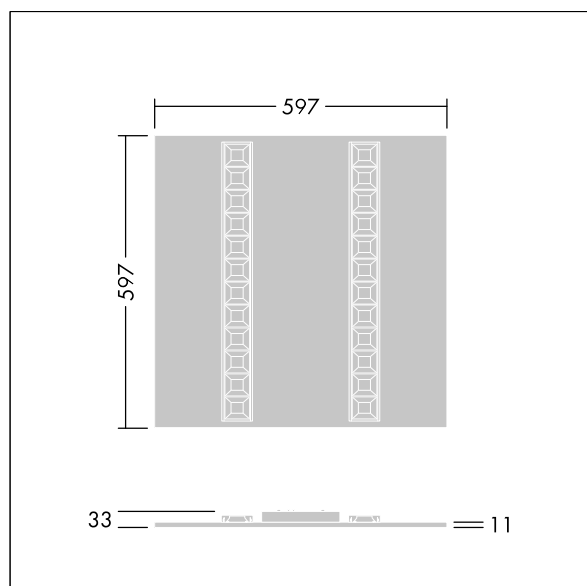

Omega Moduline

96636391 OMEGA M 4800-840 HF WHG Q600

THORN

Omega Moduline

A sustainable LED panel utilising replaceable modular linear LED light sources and driver for office and education applications. Each complete LED module can be easily replaced tool-free and offers a simple click-in mechanism, this allows a change of LED modules at end of life or the change of colour temperature or colour rendering if desired. A combination of deep cells with primary lenses provides high quality lighting with even light distribution and efficient glare control at very high brightness of the LED modules. Electronic, fixed output control gear. Class II electrical, IP20, Impact strength: IK03. Body: white mild sheet steel. LED module reflector finished in white. Suitable for recessed lay in grid ceilings as standard and when combined with additional accessories will allow installation in concealed ceilings, plasterboard ceilings, surface-mounted and suspended. All accessories need to be ordered separately. Rated median useful life: L90 50000 h at 25 °C. Colour Rendering Index min.: 80 Complete with 4000K LED.

Dimensions: 597 x 597 x 33 mm
Luminaire input power: 32.7 W
Luminaire luminous flux: 5000 lm
Luminaire efficacy: 153 lm/W
Weight: 2.52 kg

TLG_OMGM_F_600X600.jpg

TLG_OMGM_M_600X600.wmf

Ten produkt zawiera źródło światła o klasie efektywności energetycznej D.