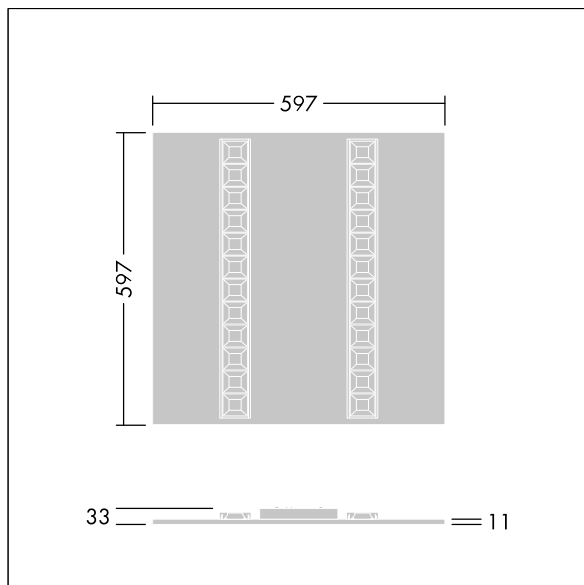

Omega Moduline

96636391 OMEGA M 4800-840 HF WHG Q600

THORN

Omega Moduline

A sustainable LED panel utilising replaceable modular linear LED light sources and driver for office and education applications. Each complete LED module can be easily replaced tool-free and offers a simple click-in mechanism, this allows a change of LED modules at end of life or the change of colour temperature or colour rendering if desired. A combination of deep cells with primary lenses provides high quality lighting with even light distribution and efficient glare control at very high brightness of the LED modules. Electronic, fixed output control gear. Class II electrical, IP20, Impact strength: IK03. Body: white mild sheet steel. LED module reflector finished in white. Suitable for recessed lay in grid ceilings as standard and when combined with additional accessories will allow installation in concealed ceilings, plasterboard ceilings, surface-mounted and suspended. All accessories need to be ordered separately. Rated median useful life: L90 50000 h at 25 °C. Colour Rendering Index min.: 80 Complete with 4000K LED.

Dimensions: 597 x 597 x 33 mm
Luminaire input power: 32.7 W
Luminaire luminous flux: 5000 lm
Luminaire efficacy: 153 lm/W
Weight: 2.52 kg

TLG_OMGM_F_600X600.jpg

TLG_OMGM_M_600X600.wmf

Ten produkt zawiera źródło światła o klasie efektywności energetycznej D.