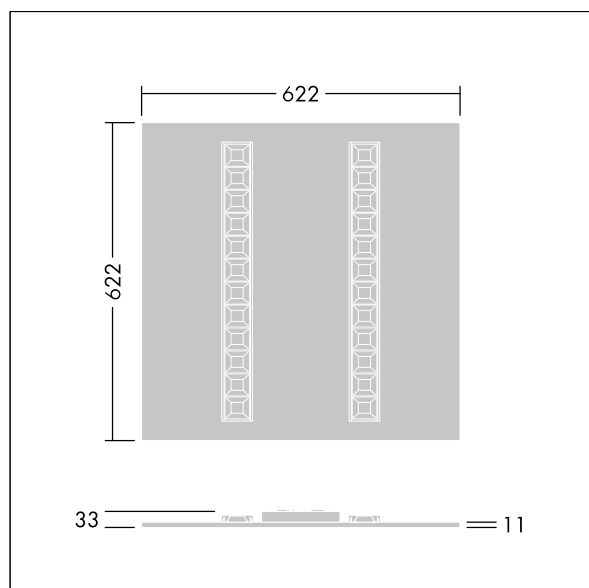

Omega Moduline

96636387 OMEGA M 3300-840 HF WHG Q625

THORN

Omega Moduline

A sustainable LED panel utilising replaceable modular linear LED light sources and driver for office and education applications. Each complete LED module can be easily replaced tool-free and offers a simple click-in mechanism, this allows a change of LED modules at end of life or the change of colour temperature or colour rendering if desired. A combination of deep cells with primary lenses provides high quality lighting with even light distribution and efficient glare control at very high brightness of the LED modules. Electronic, fixed output control gear. Class II electrical, IP20, Impact strength: IK03. Body: white mild sheet steel. LED module reflector finished in white. Suitable for recessed lay in grid ceilings as standard and when combined with additional accessories will allow installation in concealed ceilings, plasterboard ceilings, surface-mounted and suspended. All accessories need to be ordered separately. Rated median useful life: L90 50000 h at 25 °C. Colour Rendering Index min.: 80 Complete with 4000K LED.

Dimensions: 622 x 622 x 33 mm
Luminaire input power: 21.9 W
Luminaire luminous flux: 3200 lm
Luminaire efficacy: 146 lm/W
Weight: 2.65 kg

TLG_OMGM_F_600X600.jpg

TLG_OMGM_M_625X625.wmf

Ten produkt zawiera źródło światła o klasie efektywności energetycznej D.