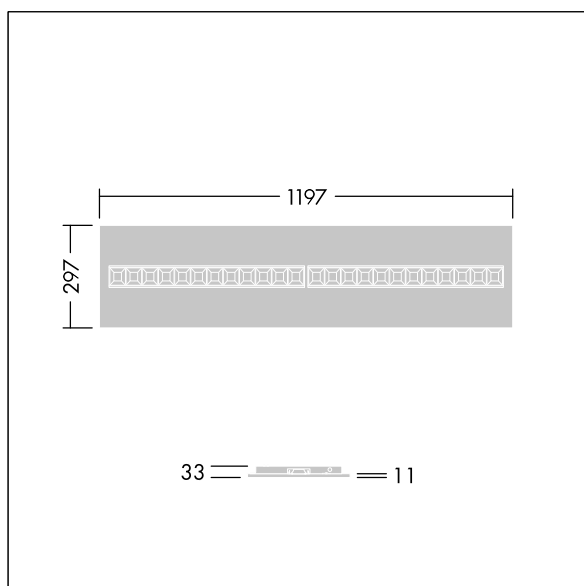

Omega Moduline

96636384 OMEGA M 4100-840 HFIX WHG 3X12

THORN

Omega Moduline

A sustainable LED panel utilising replaceable modular linear LED light sources and driver for office and education applications. Each complete LED module can be easily replaced tool-free and offers a simple click-in mechanism, this allows a change of LED modules at end of life or the change of colour temperature or colour rendering if desired. A combination of deep cells with primary lenses provides high quality lighting with even light distribution and efficient glare control at very high brightness of the LED modules. Electronic, DALI-2 dimmable. Class II electrical, IP20, Impact strength: IK03. Body: white. LED module reflector finished in white. Suitable for recessed lay in grid ceilings as standard and when combined with additional accessories will allow installation in concealed ceilings, plasterboard ceilings, surface-mounted and suspended. All accessories need to be ordered separately. Rated median useful life: L90 50000 h at 25 °C. Colour Rendering Index min.: 80 Complete with 4000K LED.

Dimensions: 1197 x 297 x 33 mm
Luminaire input power: 29.8 W
Luminaire luminous flux: 4400 lm
Luminaire efficacy: 148 lm/W
Weight: 2.76 kg

TLG_OMGM_F_1200X300.jpg

TLG_OMGM_M_300X1200.wmf

Ten produkt zawiera źródło światła o klasie efektywności energetycznej D.