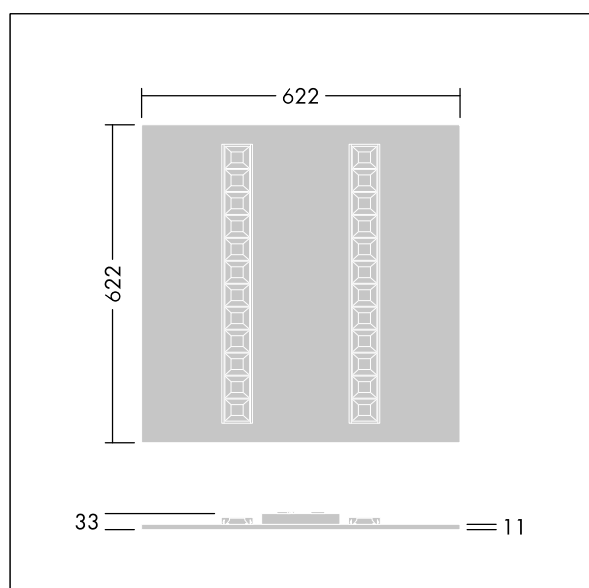

Omega Moduline

96636383 OMEGA M 4100-840 HFIX WHG Q625

THORN

Omega Moduline

A sustainable LED panel utilising replaceable modular linear LED light sources and driver for office and education applications. Each complete LED module can be easily replaced tool-free and offers a simple click-in mechanism, this allows a change of LED modules at end of life or the change of colour temperature or colour rendering if desired. A combination of deep cells with primary lenses provides high quality lighting with even light distribution and efficient glare control at very high brightness of the LED modules. Electronic, DALI-2 dimmable. Class II electrical, IP20, Impact strength: IK03. Body: white. LED module reflector finished in white. Suitable for recessed lay in grid ceilings as standard and when combined with additional accessories will allow installation in concealed ceilings, plasterboard ceilings, surface-mounted and suspended. All accessories need to be ordered separately. Rated median useful life: L90 50000 h at 25 °C. Colour Rendering Index min.: 80 Complete with 4000K LED.

Dimensions: 622 x 622 x 33 mm
Luminaire input power: 29.8 W
Luminaire luminous flux: 4400 lm
Luminaire efficacy: 148 lm/W
Weight: 2.78 kg

TLG_OMGM_F_600X600.jpg

TLG_OMGM_M_625X625.wmf

Ten produkt zawiera źródło światła o klasie efektywności energetycznej D.