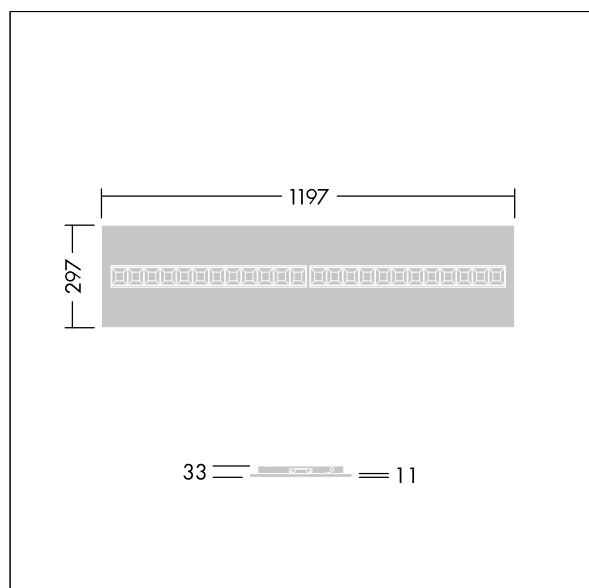

Omega Moduline

96636367 OMEGA M 4100-840 HF WHG 3X12

THORN

Omega Moduline

A sustainable LED panel utilising replaceable modular linear LED light sources and driver for office and education applications. Each complete LED module can be easily replaced tool-free and offers a simple click-in mechanism, this allows a change of LED modules at end of life or the change of colour temperature or colour rendering if desired. A combination of deep cells with primary lenses provides high quality lighting with even light distribution and efficient glare control at very high brightness of the LED modules. Electronic, fixed output control gear. Class II electrical, IP20, Impact strength: IK03. Body: white mild sheet steel. LED module reflector finished in white. Suitable for recessed lay in grid ceilings as standard and when combined with additional accessories will allow installation in concealed ceilings, plasterboard ceilings, surface-mounted and suspended. All accessories need to be ordered separately. Rated median useful life: L90 50000 h at 25 °C. Colour Rendering Index min.: 80 Complete with 4000K LED.

Dimensions: 1197 x 297 x 33 mm

Luminaire input power: 29.1 W

Luminaire luminous flux: 4400 lm

Luminaire efficacy: 151 lm/W

Weight: 1.63 kg

TLG_OMGM_F_1200X300.jpg

TLG_OMGM_M_300X1200.wmf

Ten produkt zawiera źródło światła o klasie efektywności energetycznej D.