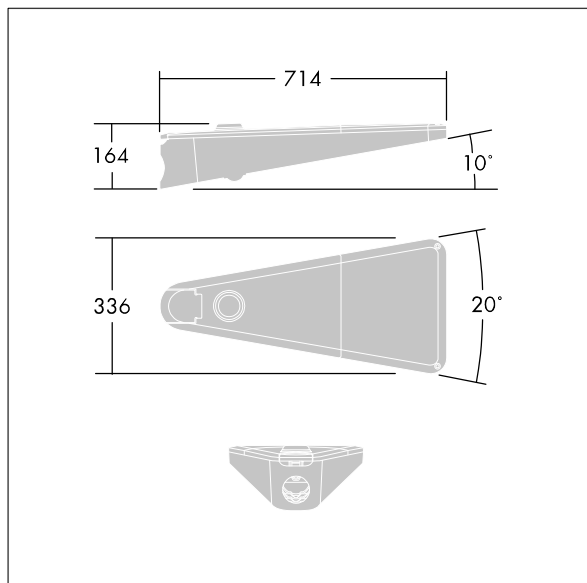

96671793 UA 36L70-740 NR CL1 T60E ANT

Urba

A small size LED urban street lighting lantern with 36 LEDs driven at 700mA with narrow road optic. Electronic, fixed output control gear. Class I electrical, IP66, Impact strength: IK09. Body: die-cast aluminium (EN AC-44300), textured anthracite. Cover: tempered flat clear glass. Fixings: stainless steel with anti-galvanic treatment. Post top mounting to Ø60mm column. Complete with 4000K LED.

Dimensions: 738 x 336 x 345 mm
 Luminaire input power: 75 W
 Weight: 10.5 kg
 Scx: 0.08 m²

TLG_URBA_F_SMTPGYPDB.jpg

TLG_URBA_M_LD1S.wmf

Ten produkt zawiera źródło światła o klasie efektywności energetycznej D.