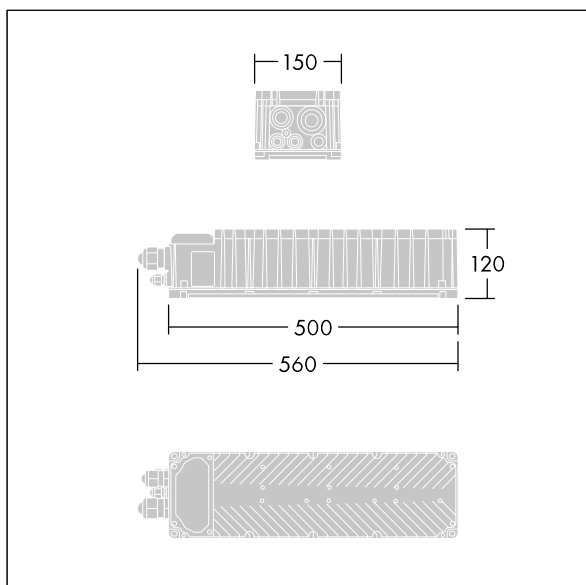

Altis Gen5

96671928 ALG5 GB 2052W 0.70A 565V 3CH DA

THORN

IP66 IK08    Ta45

Altis Gen5

Class I, DALI 2 programmable gearbox, with 3 independent output channels and IP66 enclosure, for TV broadcasting applications. Suitable for dedicated 432 / 456 / 480 / 504 LED Altis floodlight, to be installed remotely up to 200m from the floodlight. Nominal input voltage: 200-440, output current 700mA with DALI 2 configurable single-channel, IEEE 1789 flicker recommended practice compliant suitable for super slow motion camera filming, surge level 10kV for both common mode and differential.

Connection from mains via terminal blocks. Mains supply must be fused according to local safety regulations.

Weight: 6.2 kg.

TLG_ALT5_F_GB_1700.jpg

TLG_ALT5_M_GB.wmf

Wartości oznaczone gwiazdką (*) są wartościami znamionowymi. Jeżeli nie podano inaczej, wartości te obowiązują dla temperatury 25°C