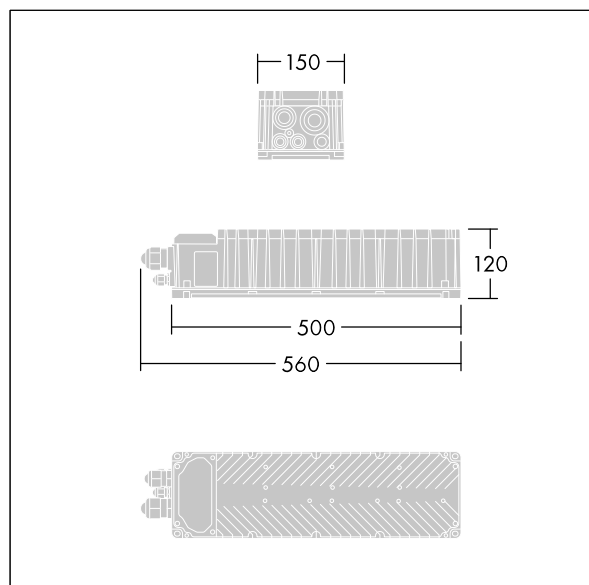

Altis Gen5

96671927 ALG5 GB 2052W 0.85A 565V 3CH DA

THORN

Altis Gen5

Class I, DALI 2 programmable gearbox, with 3 independent output channels and IP66 enclosure, for TV broadcasting applications. Suitable for dedicated 432 / 456 / 480 / 504 LED Altis floodlight, to be installed remotely up to 200m from the floodlight. Nominal input voltage: 200-440, output current 850mA with DALI 2 configurable single-channel, IEEE 1789 flicker recommended practice compliant suitable for super slow motion camera filming, surge level 10kV for both common mode and differential.

Connection from mains via terminal blocks. Mains supply must be fused according to local safety regulations.

Weight: 6.2 kg.

TLG_ALT5_F_GB_1700.jpg

TLG_ALT5_M_GB.wmf

Wartości oznaczone gwiazdką (*) są wartościami znamionowymi. Jeżeli nie podano inaczej, wartości te obowiązują dla temperatury 25°C