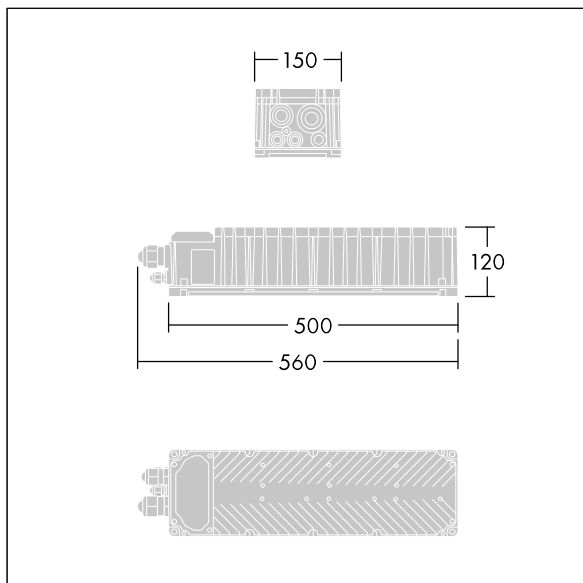

Altis Gen5

96671926 ALG5 GB 2052W 1.05A 565V 3CH DA

THORN

IP66 IK08    Ta45

Altis Gen5

Class I, DALI 2 programmable gearbox, with 3 independent output channels and IP66 enclosure, for TV broadcasting applications. Suitable for dedicated 432 / 456 / 480 / 504 LED Altis floodlight, to be installed remotely up to 200m from the floodlight. Nominal input voltage: 200-440, output current 1050mA with DALI 2 configurable single-channel, IEEE 1789 flicker recommended practice compliant suitable for super slow motion camera filming, surge level 10kV for both common mode and differential.

Connection from mains via terminal blocks. Mains supply must be fused according to local safety regulations.

Weight: 6.2 kg.

TLG_ALT5_F_GB_1700.jpg

TLG_ALT5_M_GB.wmf

Wartości oznaczone gwiazdką (*) są wartościami znamionowymi. Jeżeli nie podano inaczej, wartości te obowiązują dla temperatury 25°C