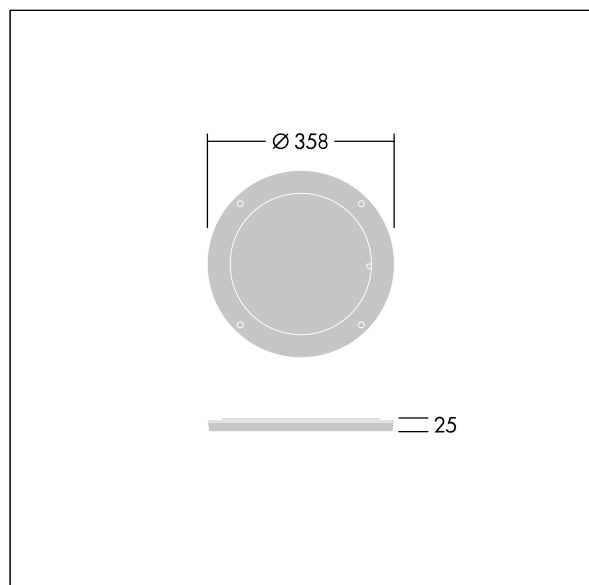

TLG_CONL_M_36-52LHF.wmf

Wartości oznaczone gwiazdką (*) są wartościami znamionowymi. Jeżeli nie podano inaczej, wartości te obowiązują dla temperatury 25°C

Produkty Thorn Lighting są stale ulepszane. Zastrzegamy sobie prawo do wprowadzania zmian technicznych lub formalnych w naszych produktach bez wcześniejszych publikacji na ten temat.

© Thorn Lighting