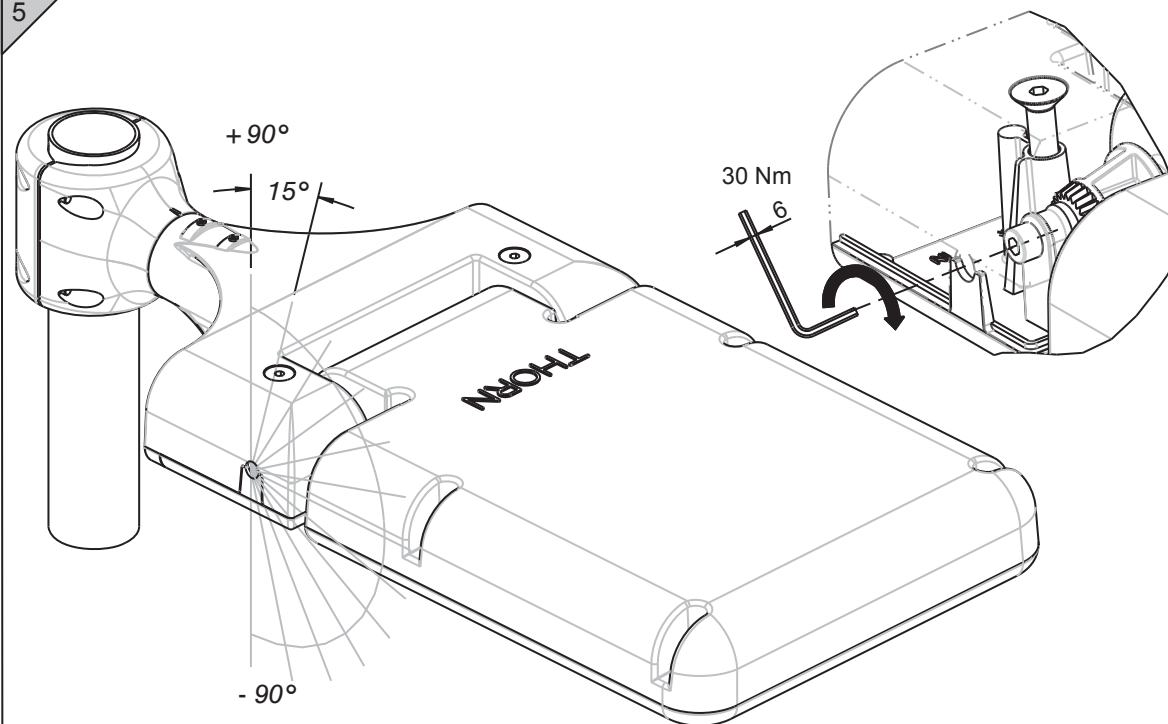

DIMMING ON

DIMMING OFF

4

5