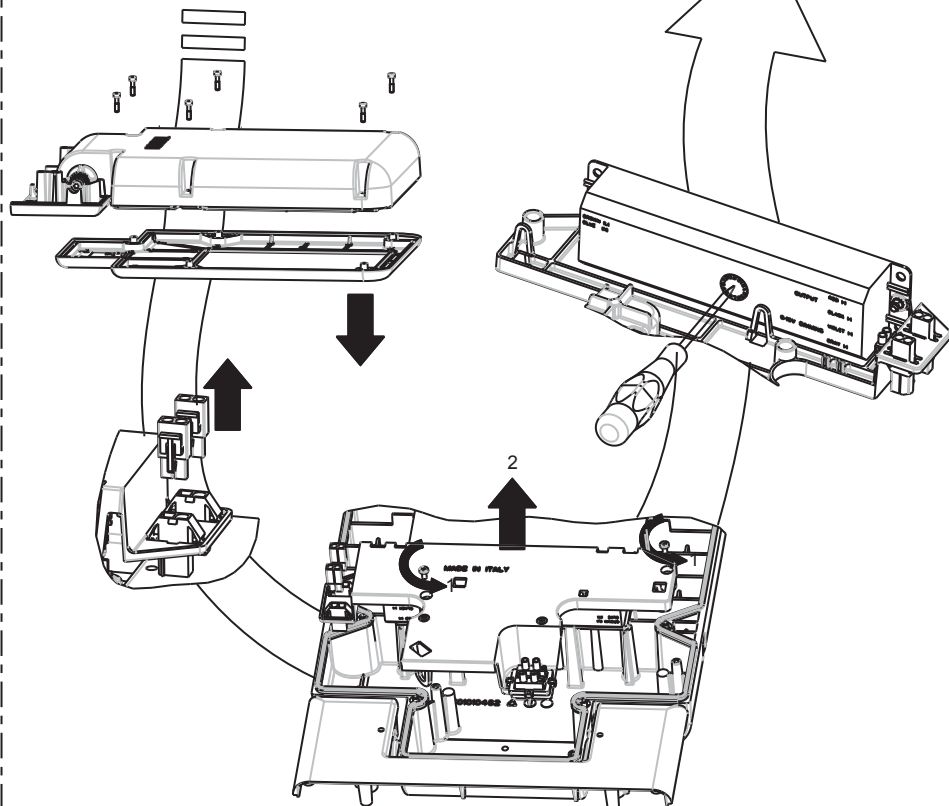

IP66

Ta -20°C +50°C

3

22

3-6

DIMMING ON

DIMMING OFF

4