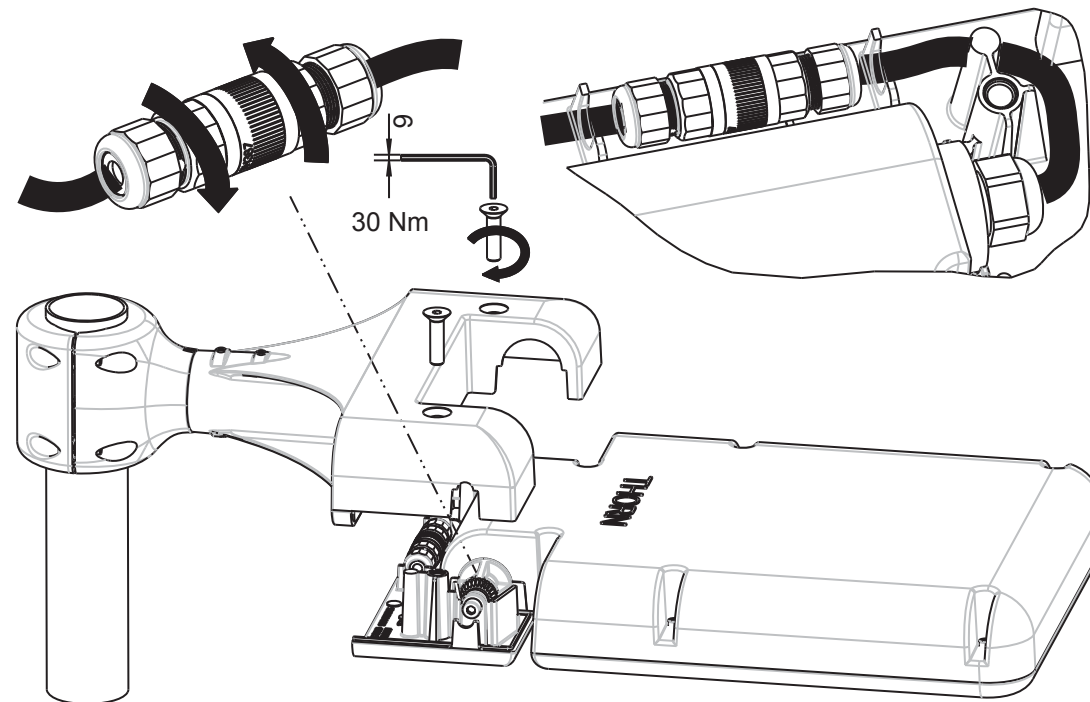

IP66

Ta -20°C +50°C

3

22

3-6

DIMMING ON

DIMMING OFF

4