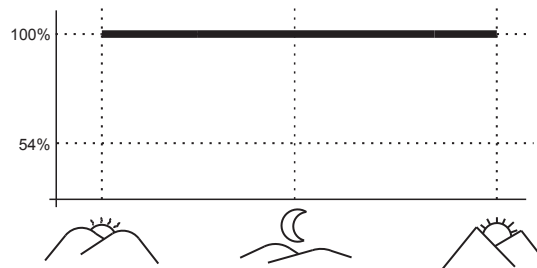

IP66

Ta -20°C +50°C

3

22

3-6

DIMMING ON

DIMMING OFF

4